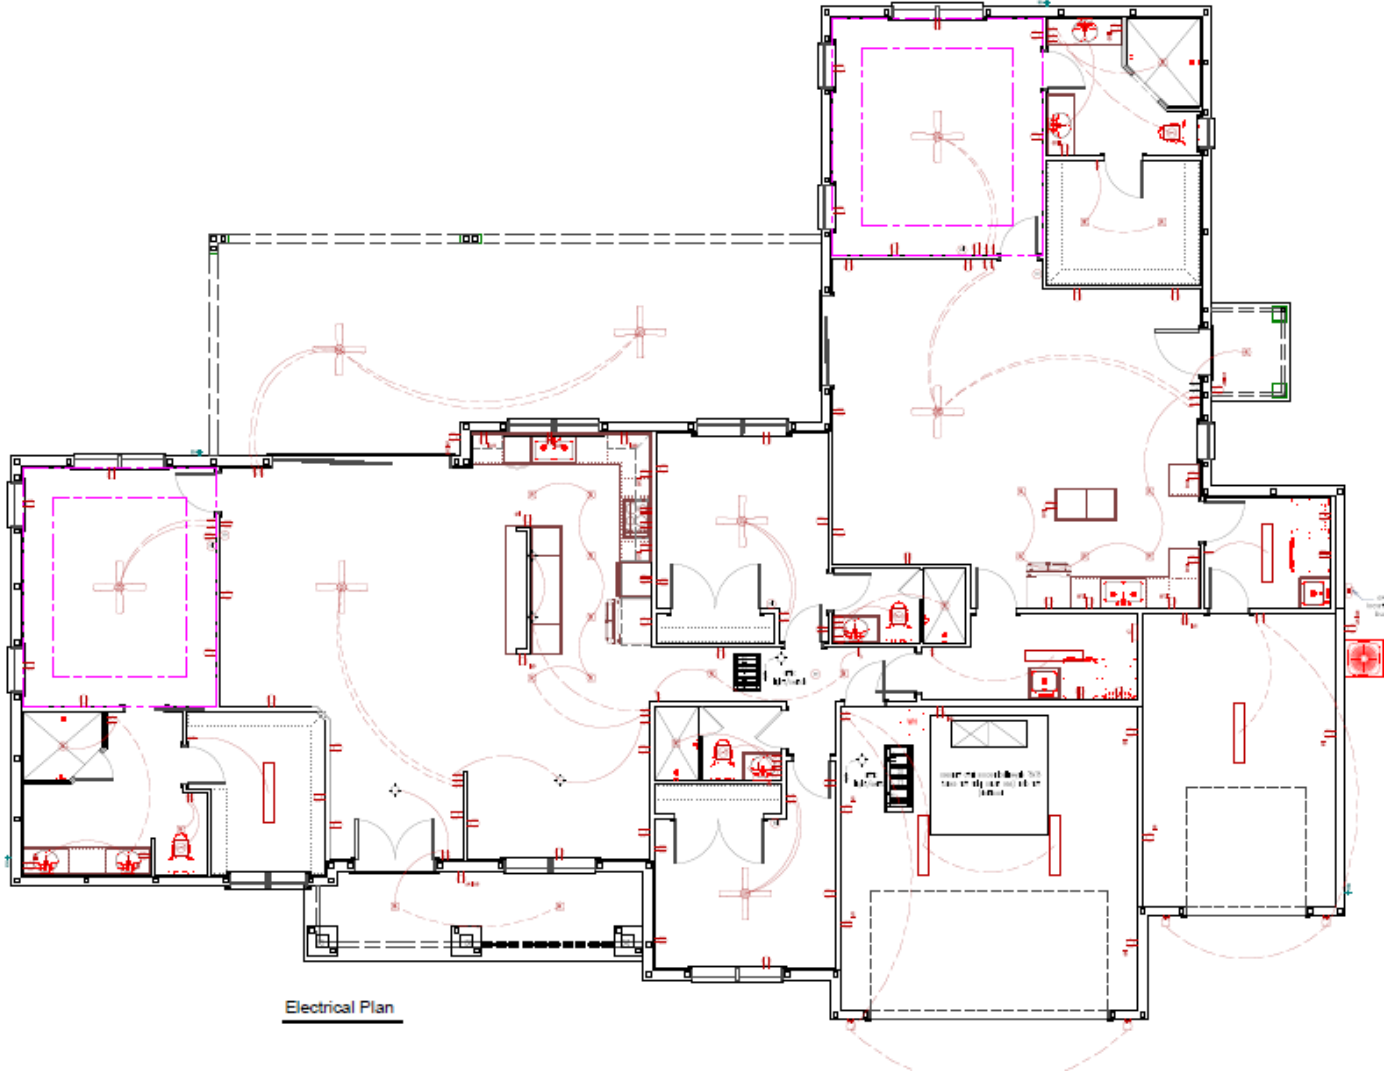

Electrical Plan