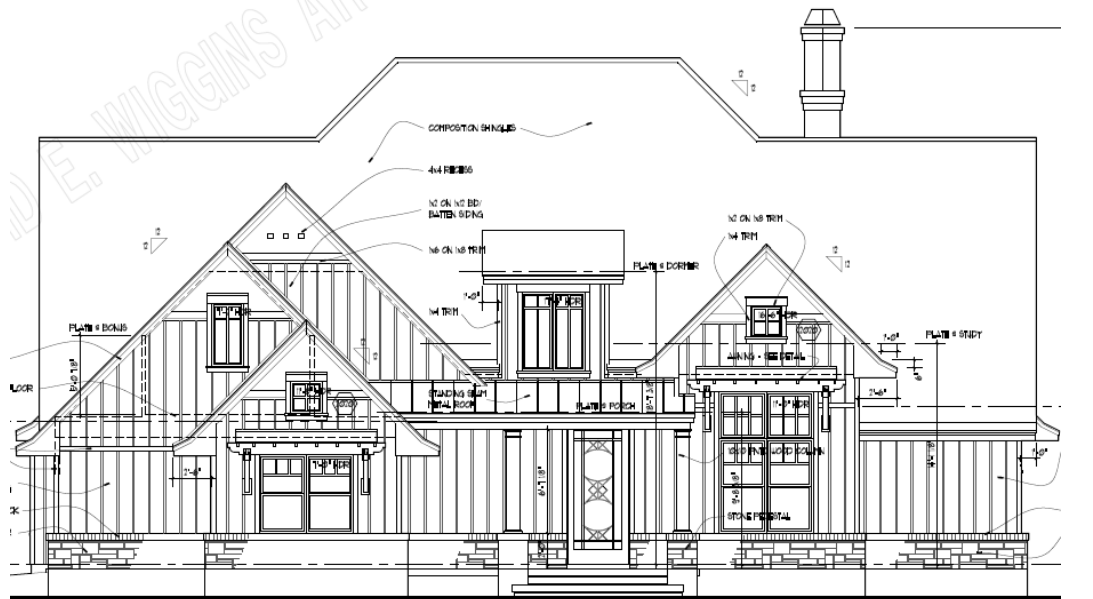

Alex Custom Homes & Remodeling

Brantly

Total Living: 2,191 SF
4 Bedroom 4 Bathroom – Side Garage Entry

Alex Custom Homes & Remodeling