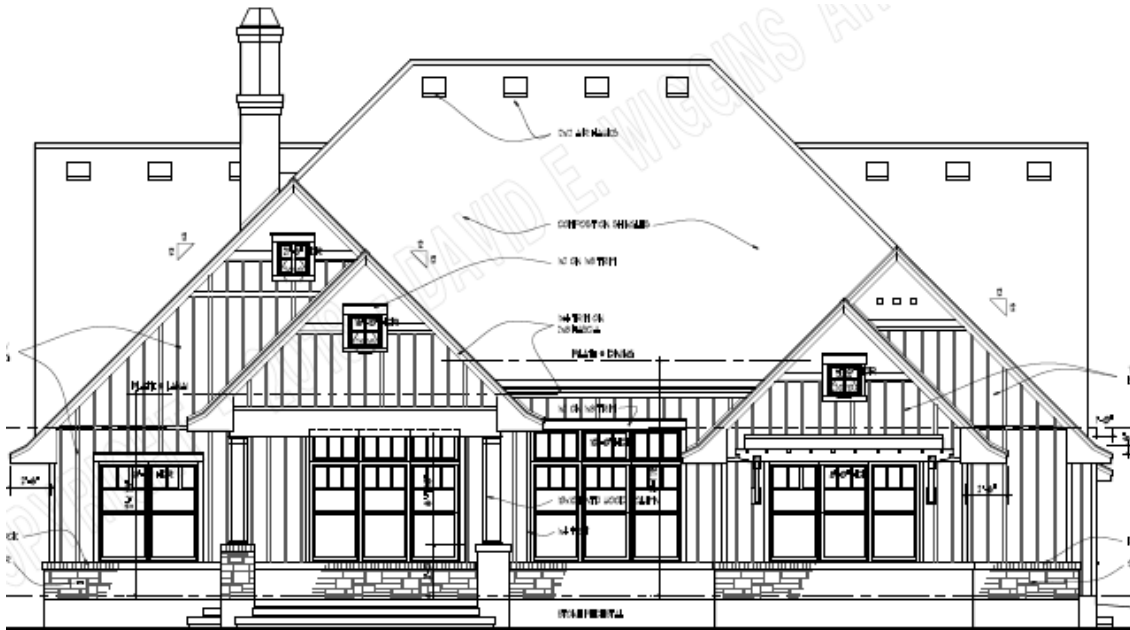

Alex Custom Homes & Remodeling

Brantly

Total Living: 2,191 SF
4 Bedroom 4 Bathroom – Side Garage Entry

Alex Custom Homes & Remodeling