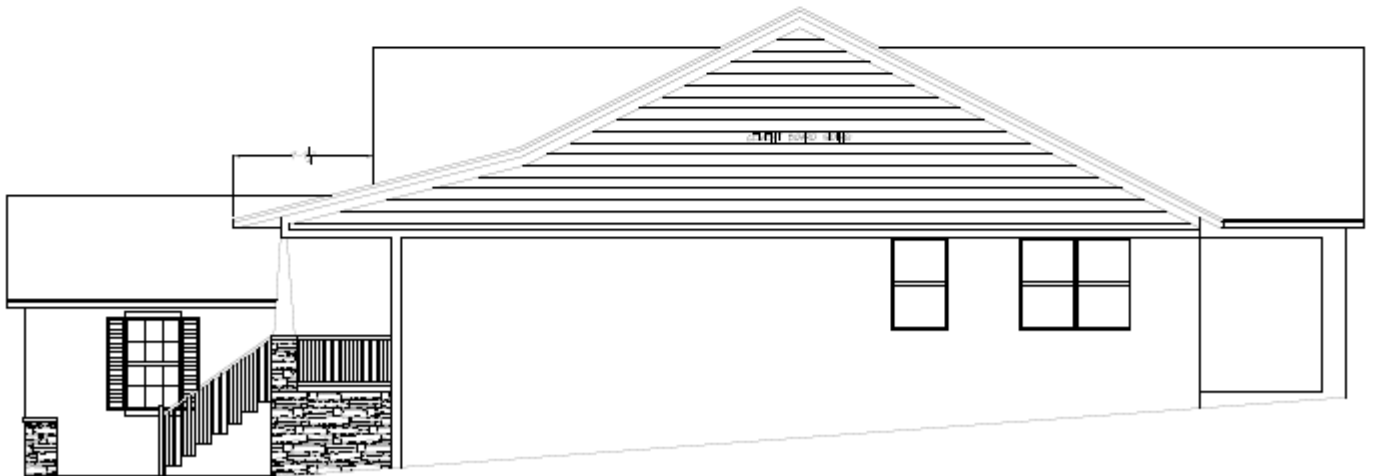

## Southern Charm (Sloped Lot)

Total Living: 2007 SF  
3 Bedroom 2 Bathroom

# Alex Custom Homes & Remodeling

LEFT ELEVATION

RIGHT ELEVATION