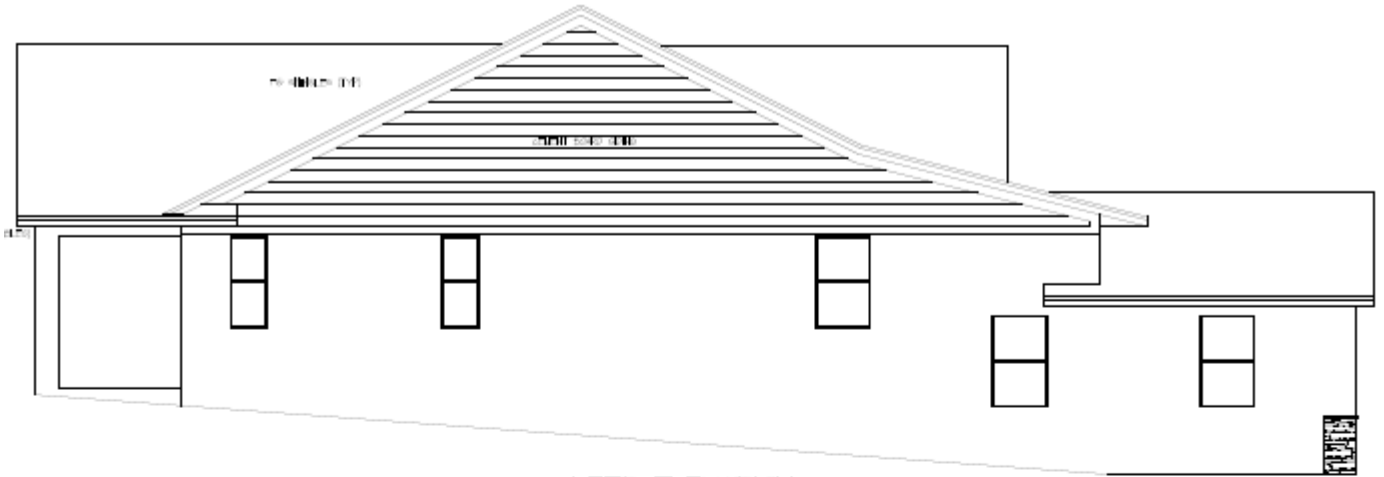

## Southern Charm (Sloped Lot)

Total Living: 2007 SF  
3 Bedroom 2 Bathroom

# Alex Custom Homes & Remodeling

LEFT ELEVATION

RIGHT ELEVATION