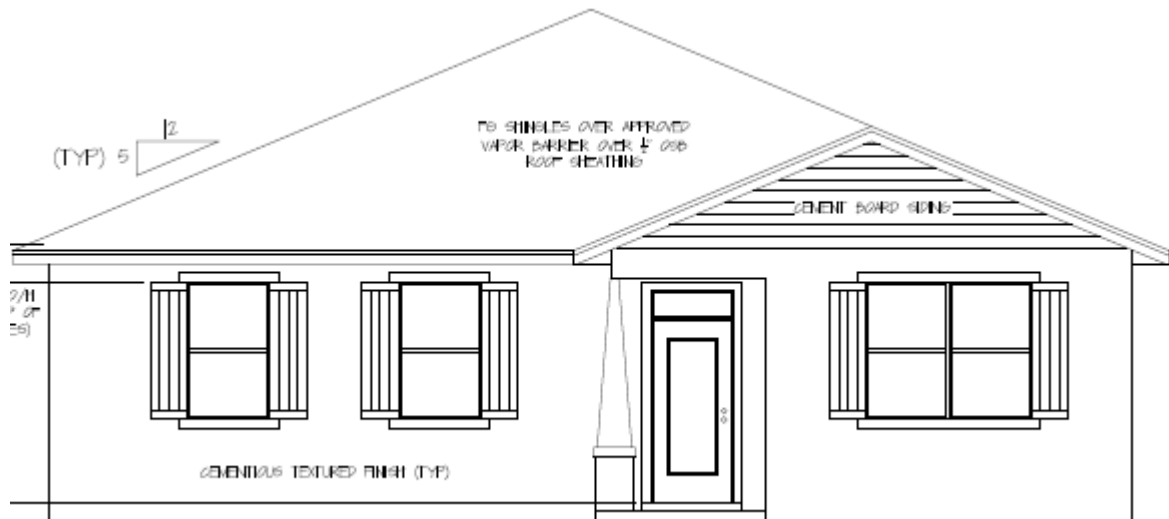

Alex Custom Homes & Remodeling

Crystal

Total Living: 1,704 SF
4 Bedroom 2.5 Bathroom – Side Garage Entry

Alex Custom Homes & Remodeling