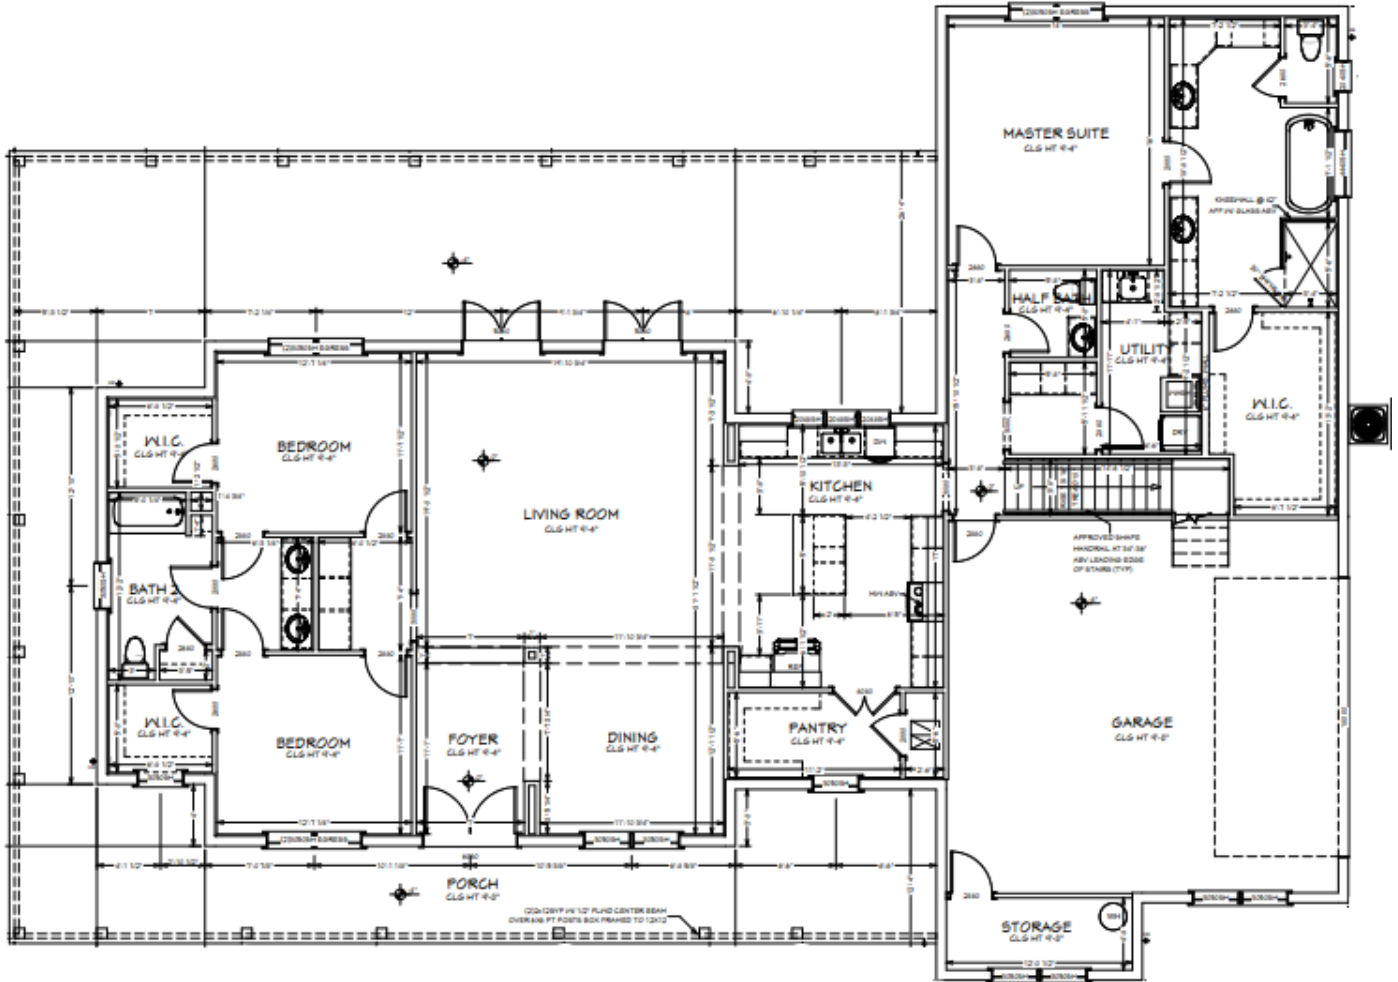

Alex Custom Homes & Remodeling

Midland

Total Living: 3,225 SF
3 Bedroom 2.5 Bathroom + Bonus Room
2 Car Garage

Alex Custom Homes & Remodeling

Alex Custom Homes & Remodeling

Main Floor

Alex Custom Homes & Remodeling

Bonus Room