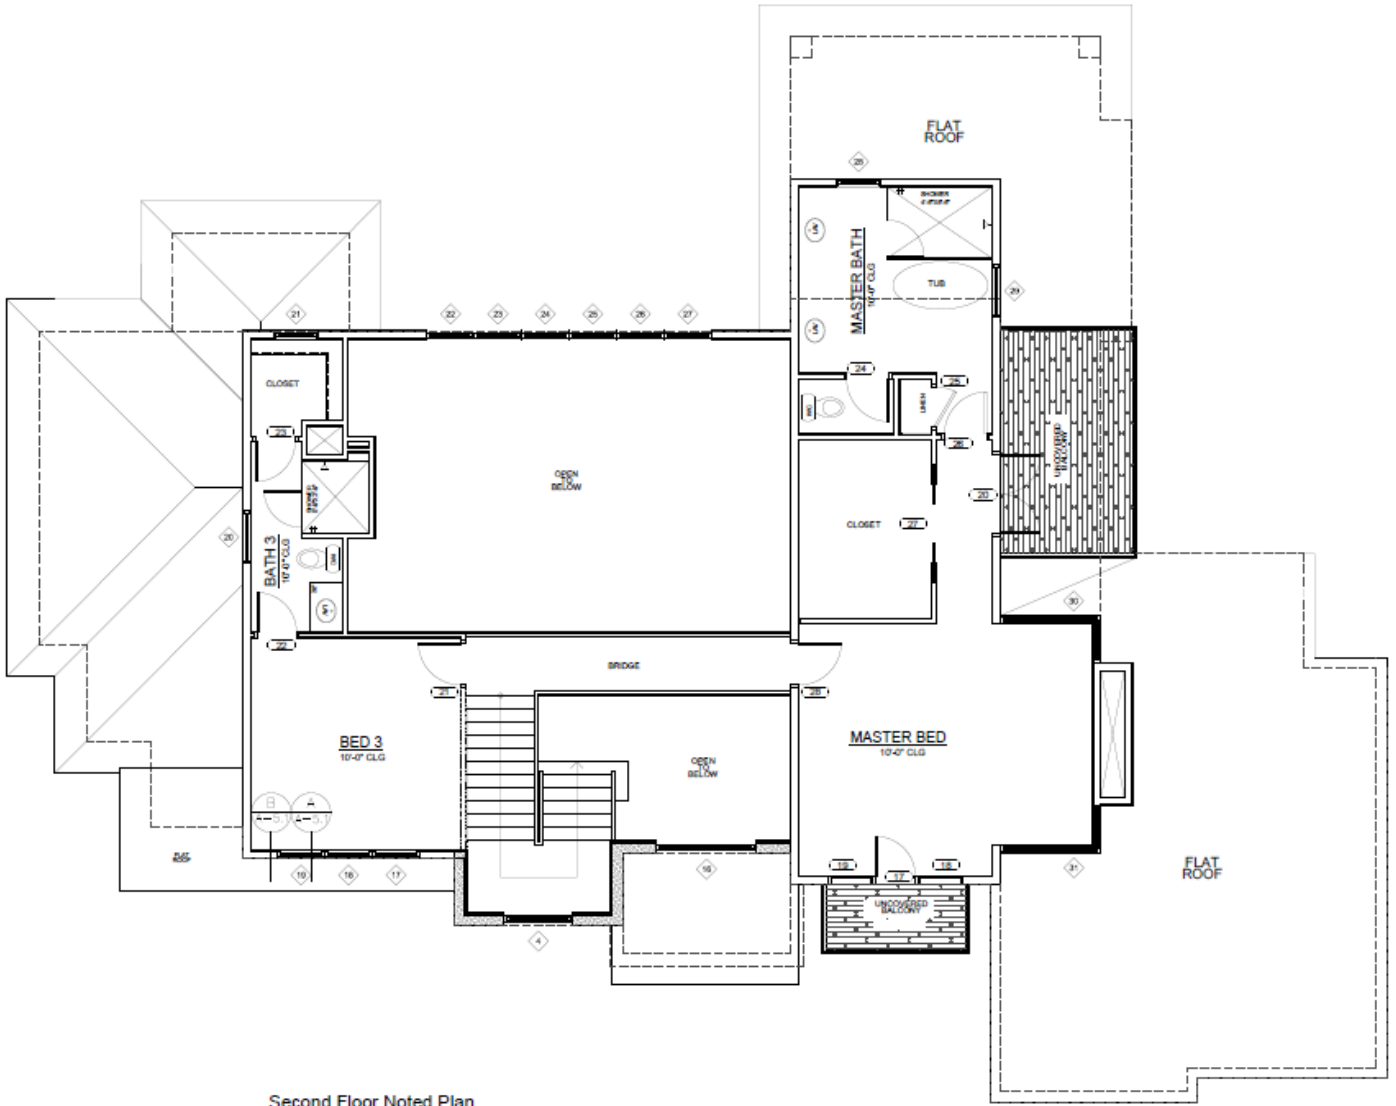

Alex Custom Homes & Remodeling

Palm Beach

Total Living: 3,350 SF
3 Bedroom 3.5 Bathroom
2 Car Garage

Alex Custom Homes & Remodeling

Alex Custom Homes & Remodeling

Alex Custom Homes & Remodeling

Alex Custom Homes & Remodeling

Second Floor Noted Plan