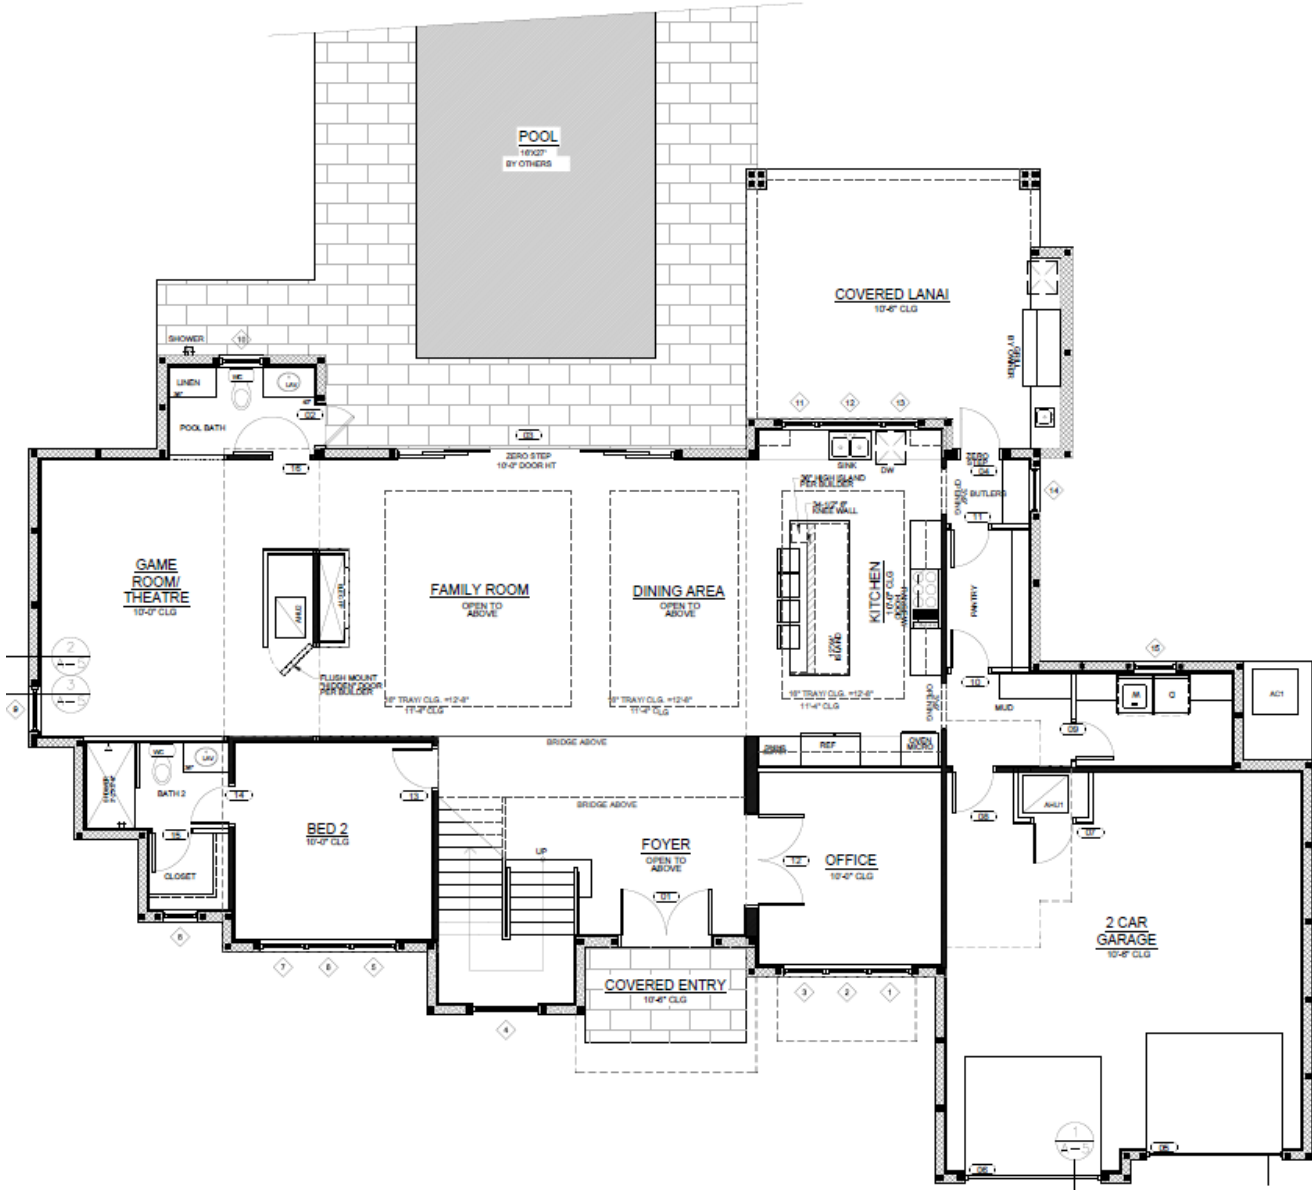

Alex Custom Homes & Remodeling

Palm Beach

Total Living: 3,350 SF
3 Bedroom 3.5 Bathroom
2 Car Garage

Alex Custom Homes & Remodeling

Alex Custom Homes & Remodeling

Alex Custom Homes & Remodeling

Alex Custom Homes & Remodeling

Second Floor Noted Plan