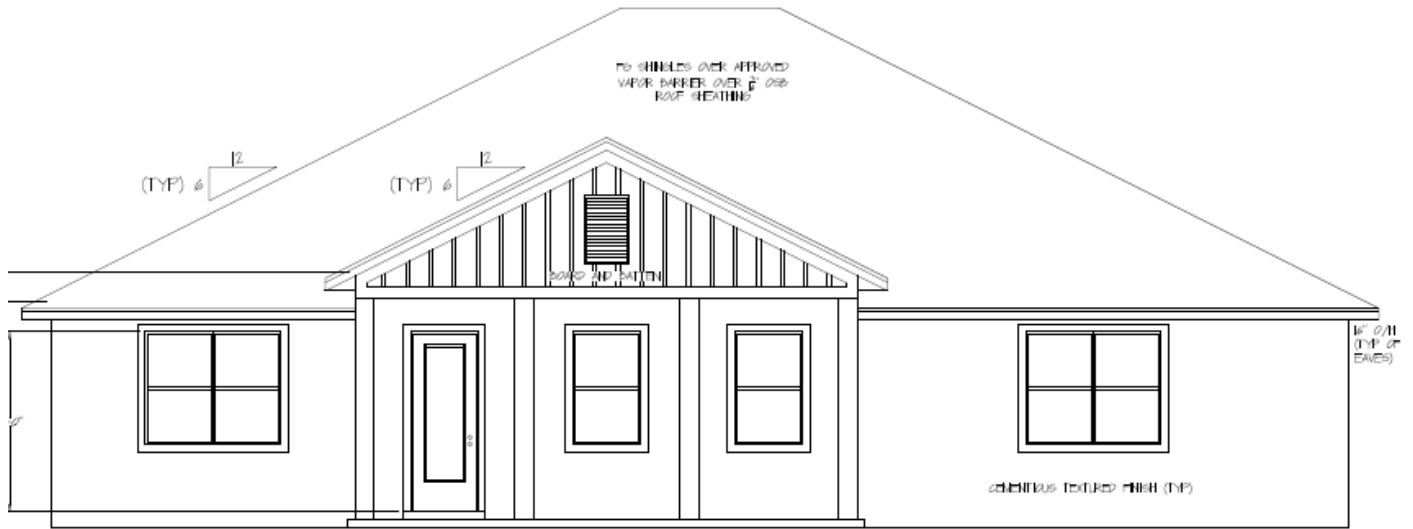

## Bridgewater

Total Living: 2,138 SF  
4 Bedroom 3 Bathroom