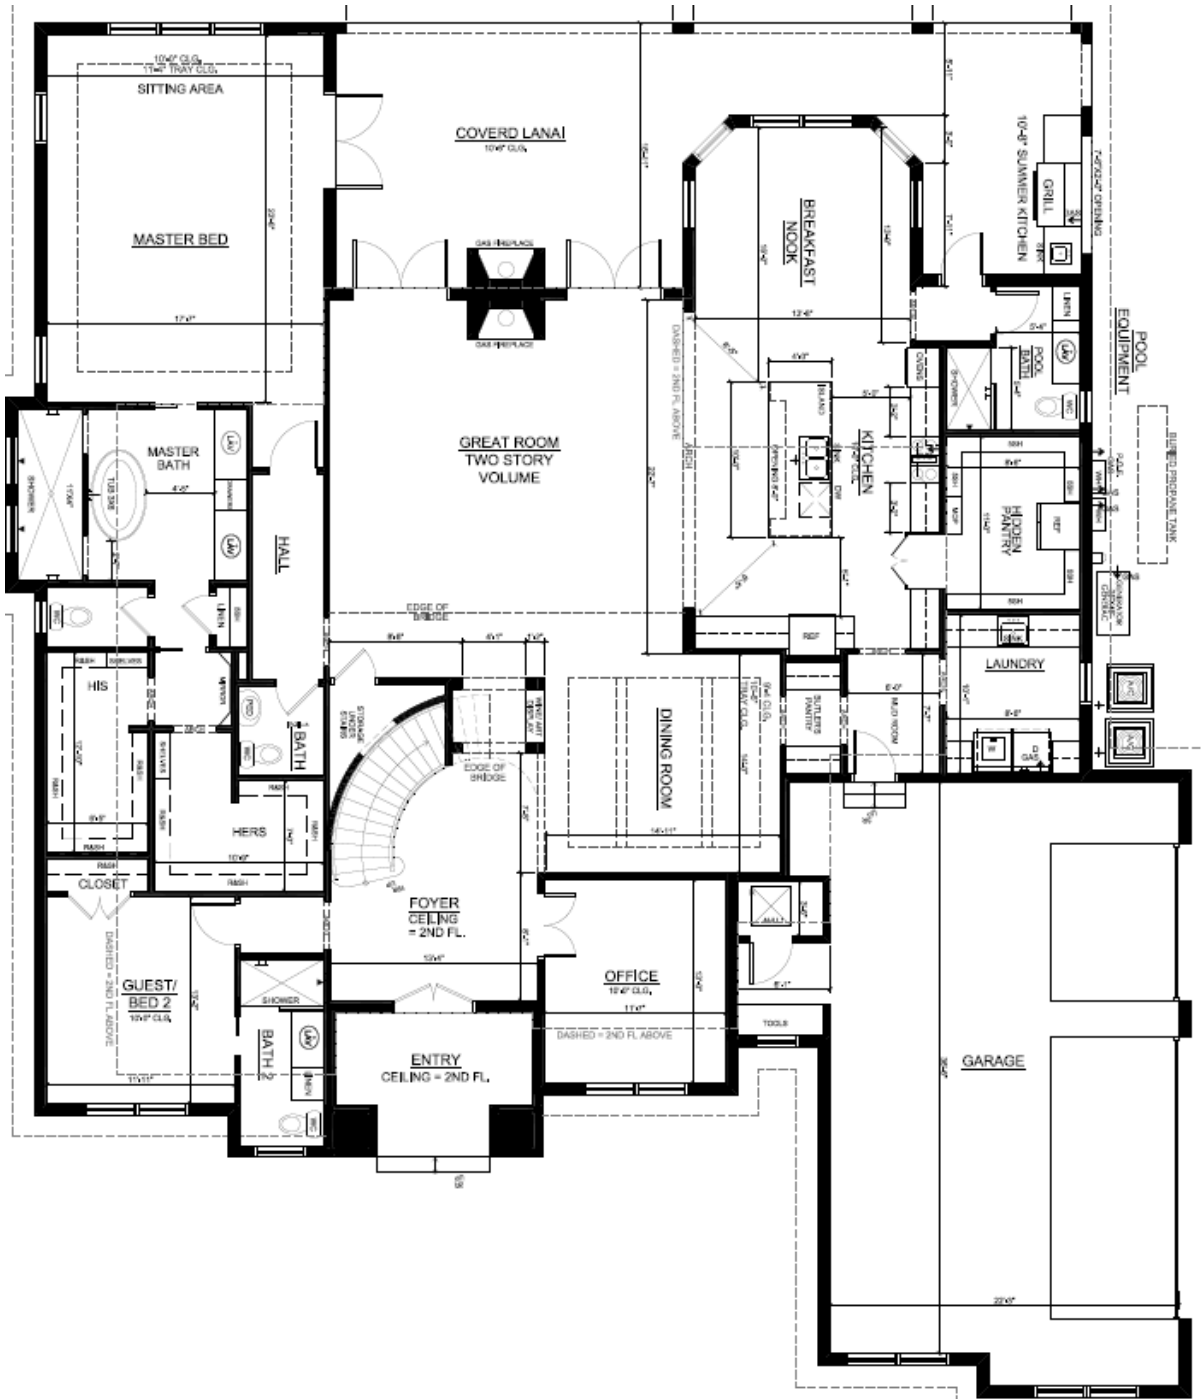

Alex Custom Homes & Remodeling

Helen

Total Living: 4,830 SF
5 Bedroom 3.5 Bathroom – Side Garage Entry

Alex Custom Homes & Remodeling

Alex Custom Homes & Remodeling