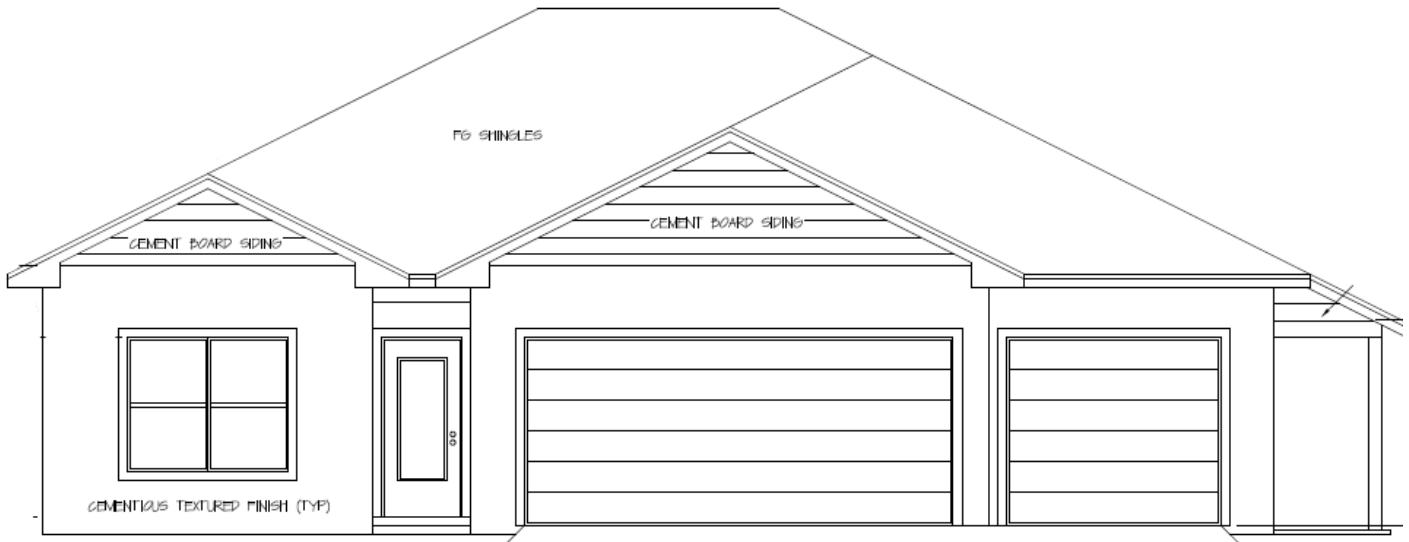

Alex Custom Homes & Remodeling

Cypress

Total Living: 1,234 SF
2 Bedroom 2 Bathroom
3 Car Garage

Alex Custom Homes & Remodeling