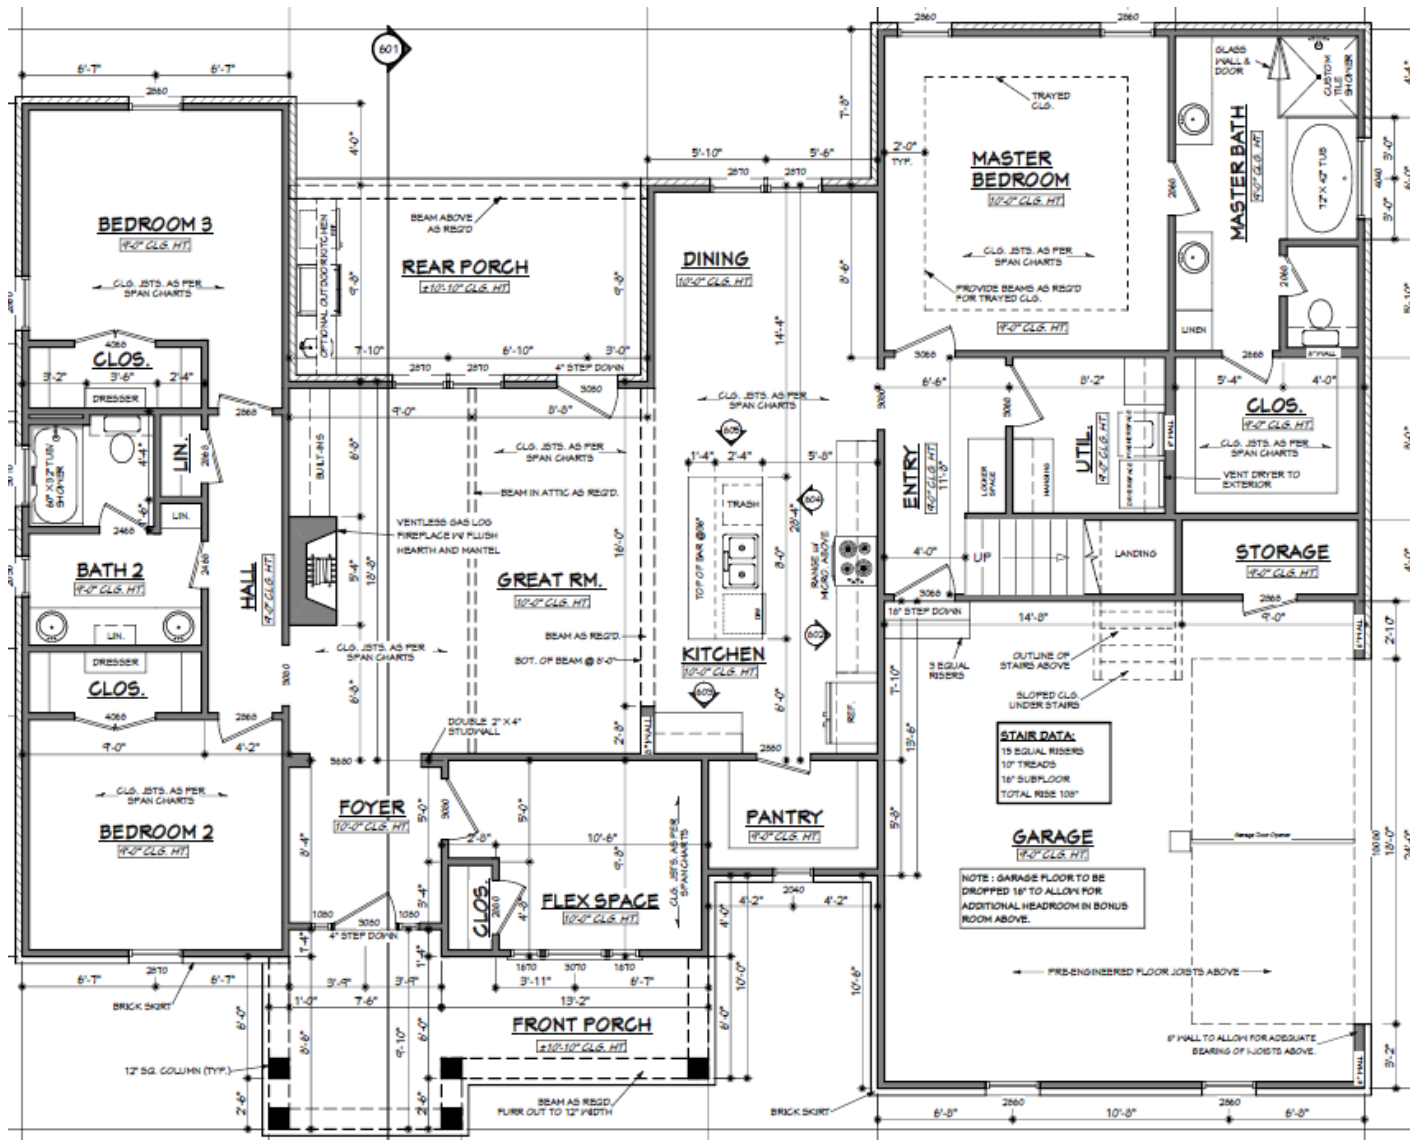

Alex Custom Homes & Remodeling

Burlington

Total Living: 2,481 SF
3 Bedroom 3 Bathroom + Bonus Room
2 Car Garage

Alex Custom Homes & Remodeling

Alex Custom Homes & Remodeling