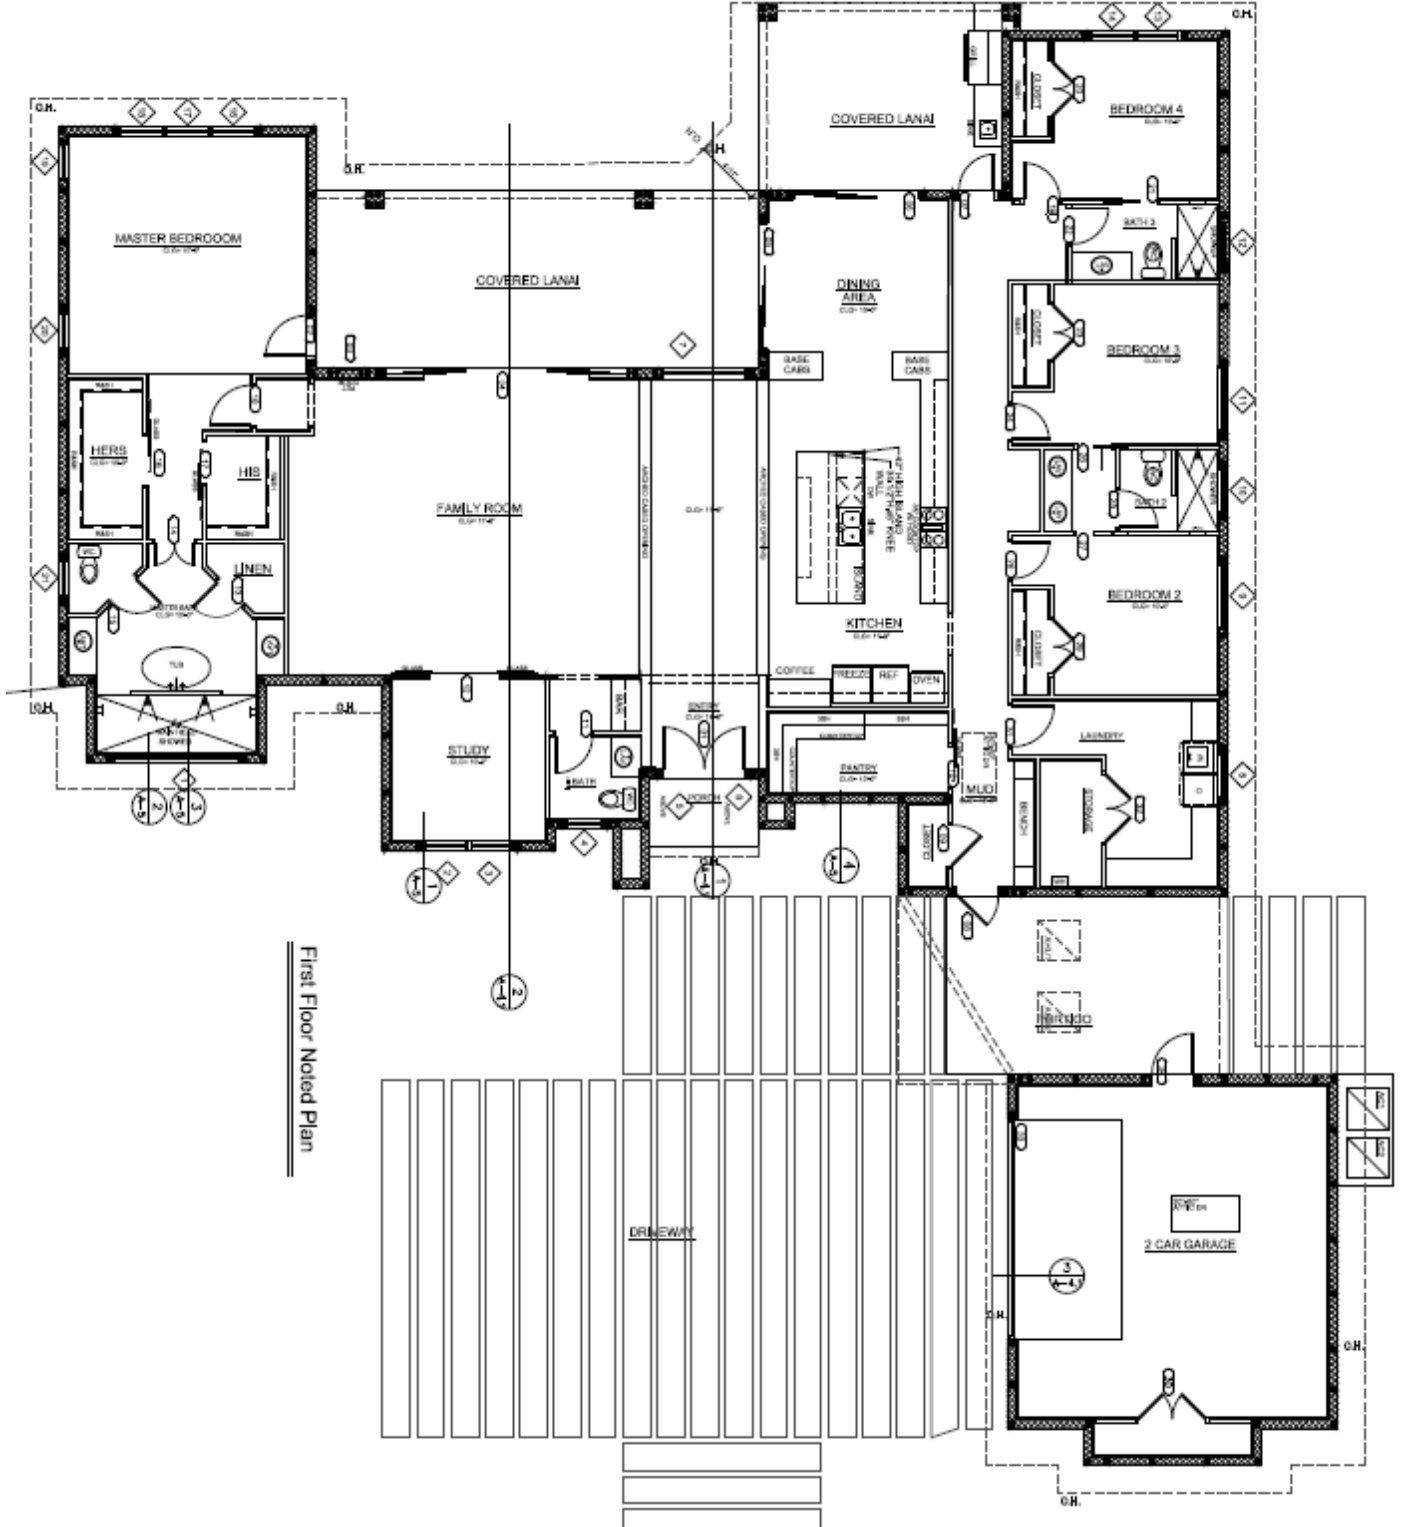

Alex Custom Homes & Remodeling

Jupiter

Total Living: 3,800 SF
4 Bedroom 3.5 Bathroom
2 Car Garage
Dedicated Office
Porte-cochere

Alex Custom Homes & Remodeling

First Floor Noted Plan

Alex Custom Homes & Remodeling