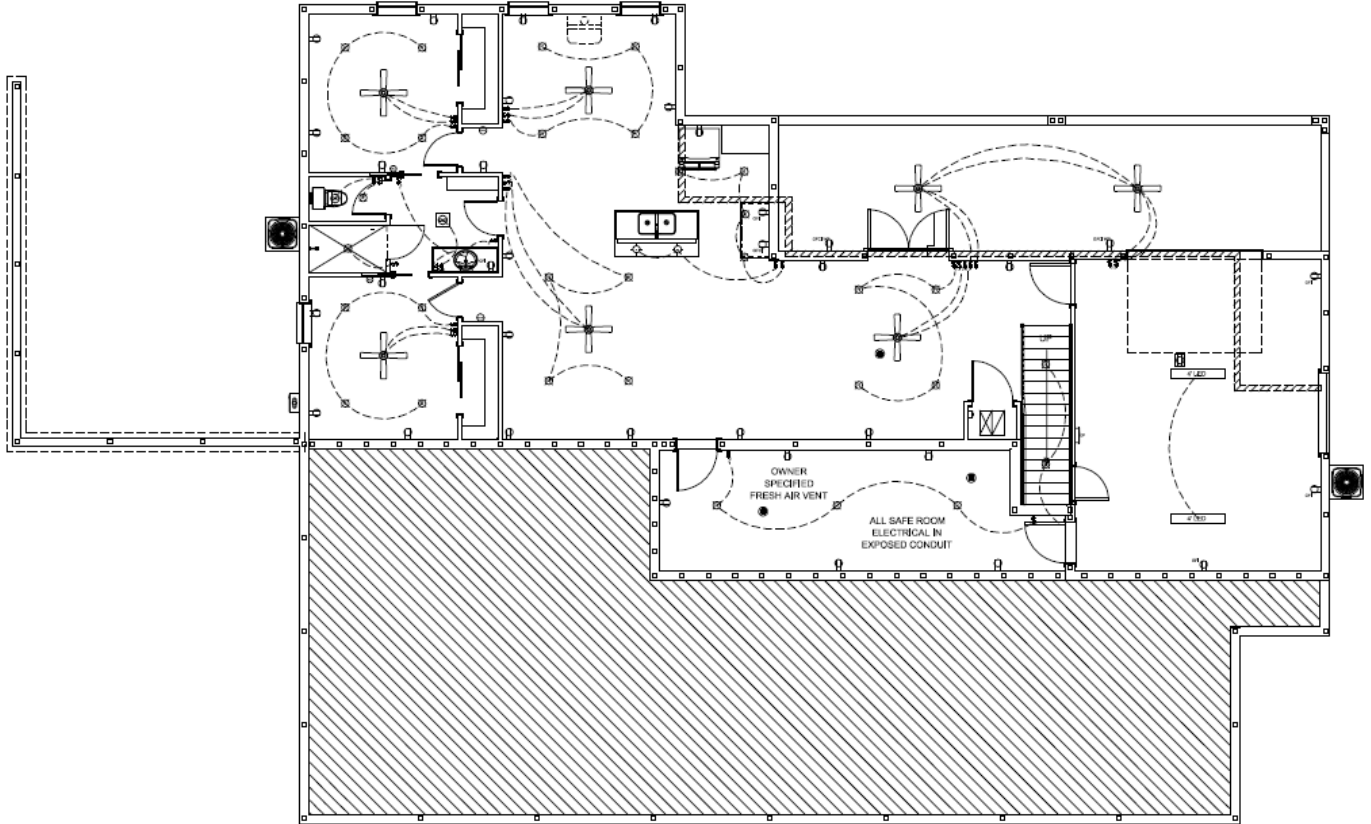

Alex Custom Homes
& Remodeling

Carolina

Total Living: 4,386 SF
5 Bedroom 3.5 Bathroom + Office
Walk-Out Basement
2 Car Garage

Alex Custom Homes & Remodeling

Electrical Plan