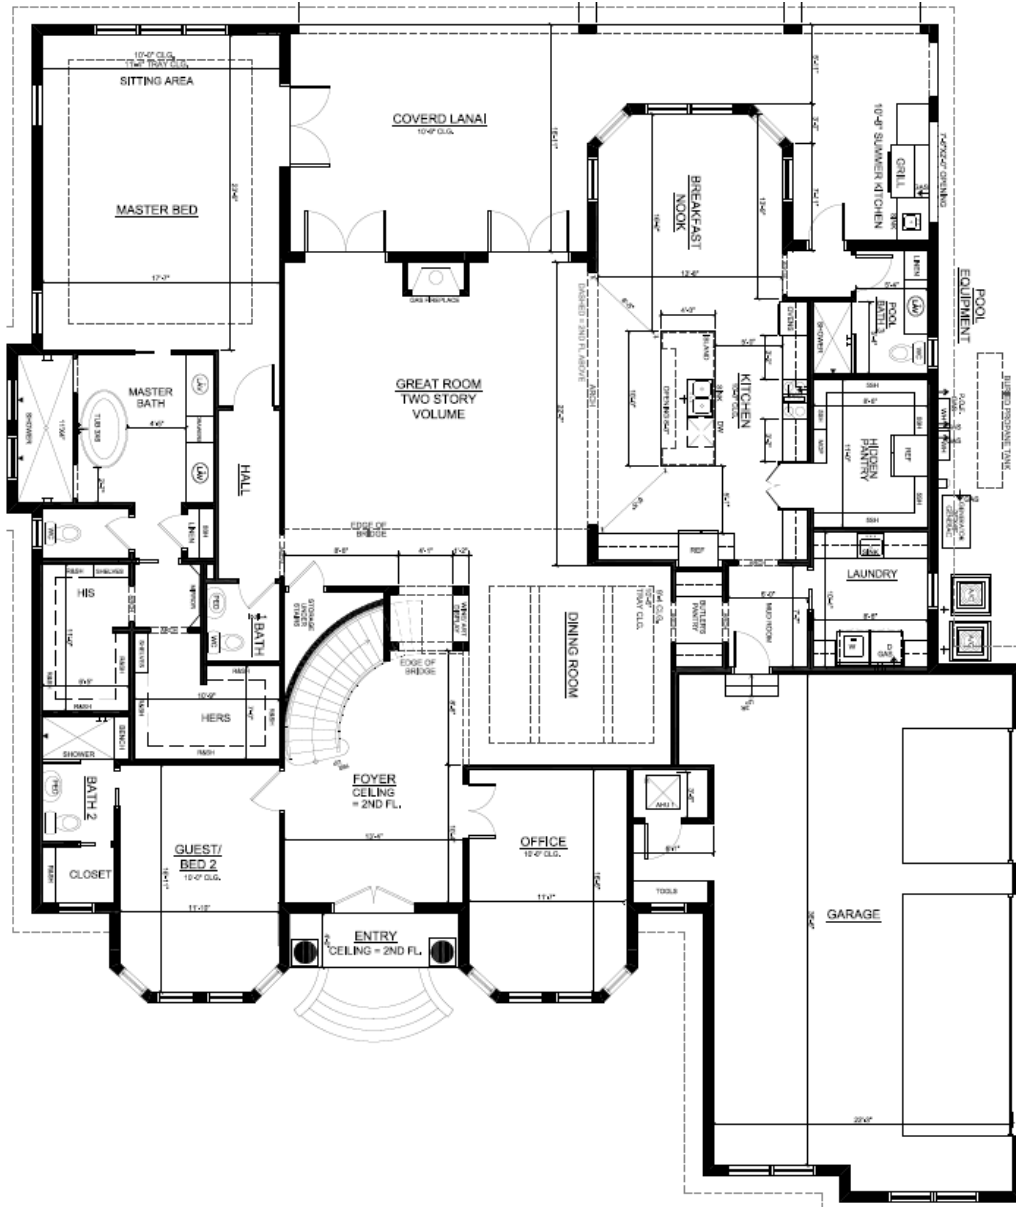

Alex Custom Homes & Remodeling

James Town

Total Living: 5,120 SF
5 Bedroom 5 Bathroom – Side Garage Entry

Alex Custom Homes & Remodeling

Alex Custom Homes & Remodeling