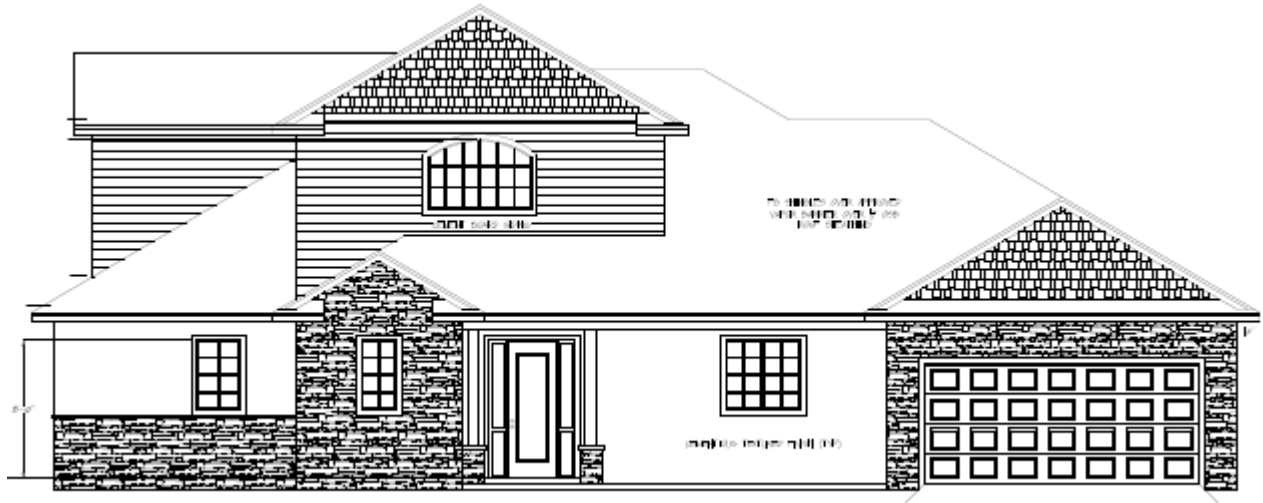

Alex Custom Homes & Remodeling

Paisley

Total Living: 2,179 SF
3 Bedroom 2.5 Bathroom
2 Car Garage

Alex Custom Homes & Remodeling