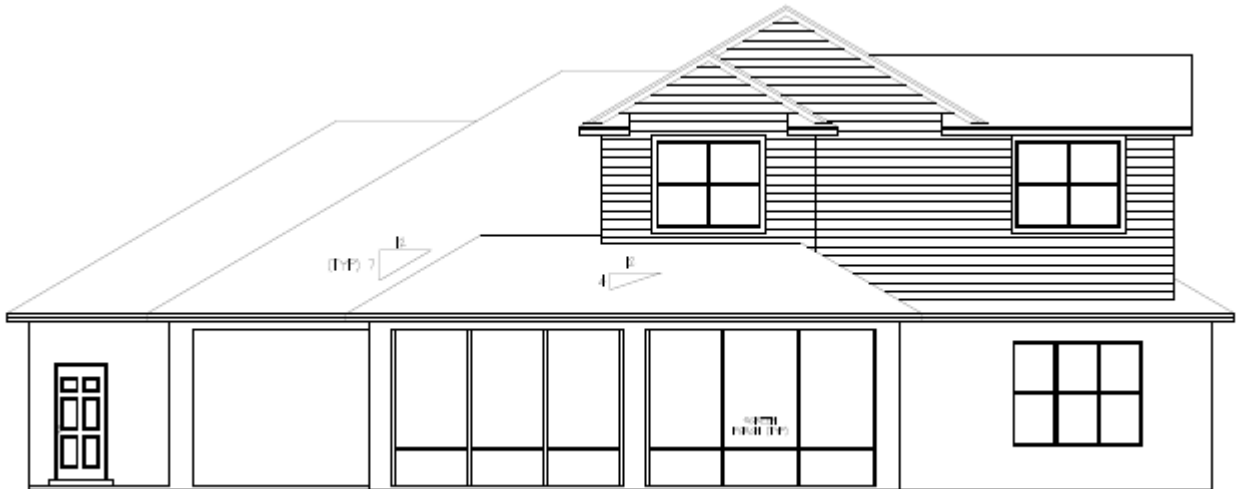

Alex Custom Homes & Remodeling

Paisley

Total Living: 2,179 SF
3 Bedroom 2.5 Bathroom
2 Car Garage

Alex Custom Homes & Remodeling