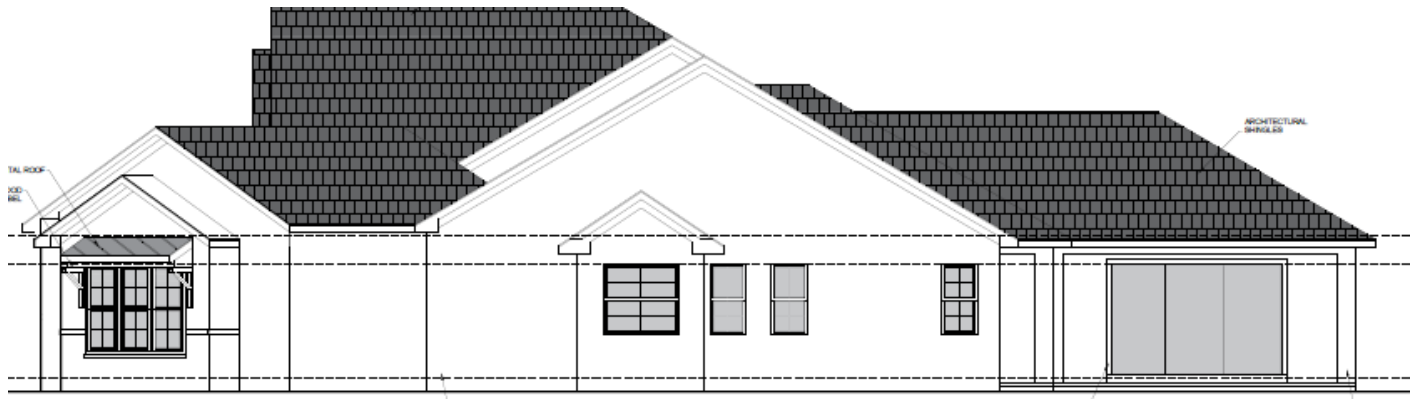

Alex Custom Homes & Remodeling

Oakland

Total Living: 3,072 SF
4 Bedroom 3 Bathroom and Sauna Room – Side Garage Entry

Alex Custom Homes & Remodeling

A gold-colored outline of a house with a chimney on the left side of the roof.