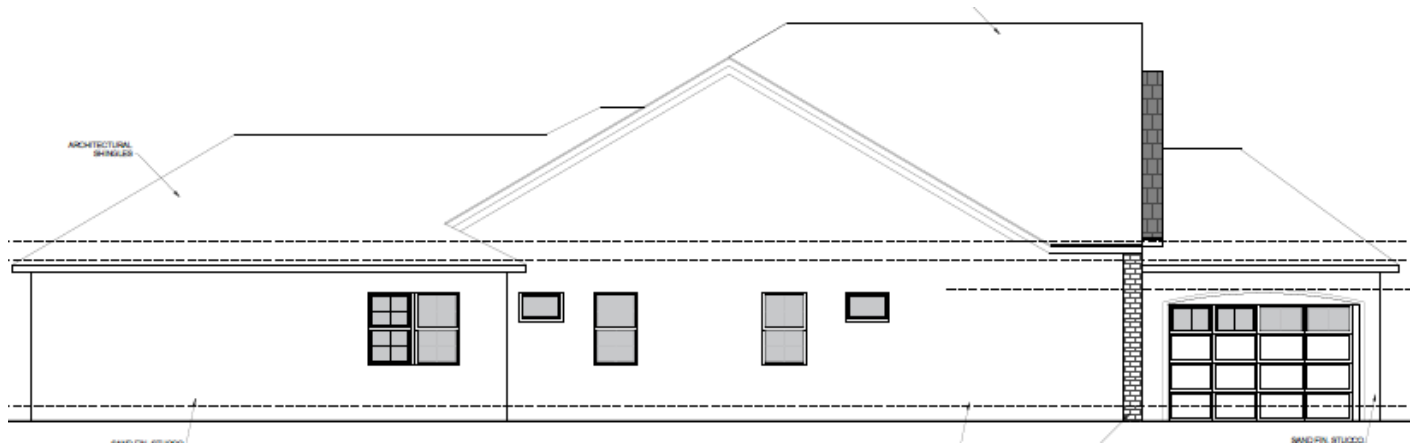

Alex Custom Homes & Remodeling

Oakland

Total Living: 3,072 SF
4 Bedroom 3 Bathroom and Sauna Room – Side Garage Entry

Alex Custom Homes & Remodeling

A gold-colored outline of a house with a chimney on the left side of the roof.