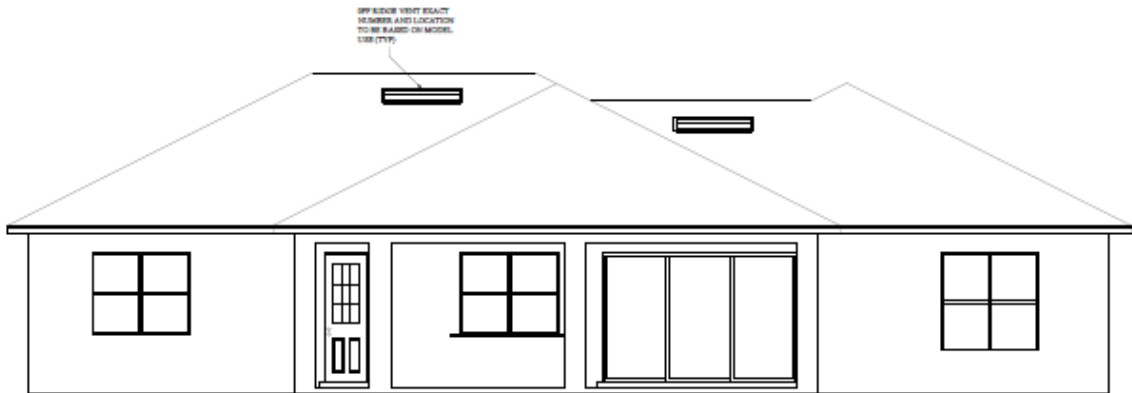

Alex Custom Homes & Remodeling

Linden

Total Living: 1,993 SF
3 Bedroom 2.5 Bathroom
2 Car Carport

Alex Custom Homes & Remodeling

FRONT ELEVATION

ALL GIVEN CALL-OUTS AND DIMENSIONS ARE
TYPICAL OF ALL ELEVATIONS UNLESS OTHER
WISE NOTED

REAR ELEVATION

Alex Custom Homes & Remodeling