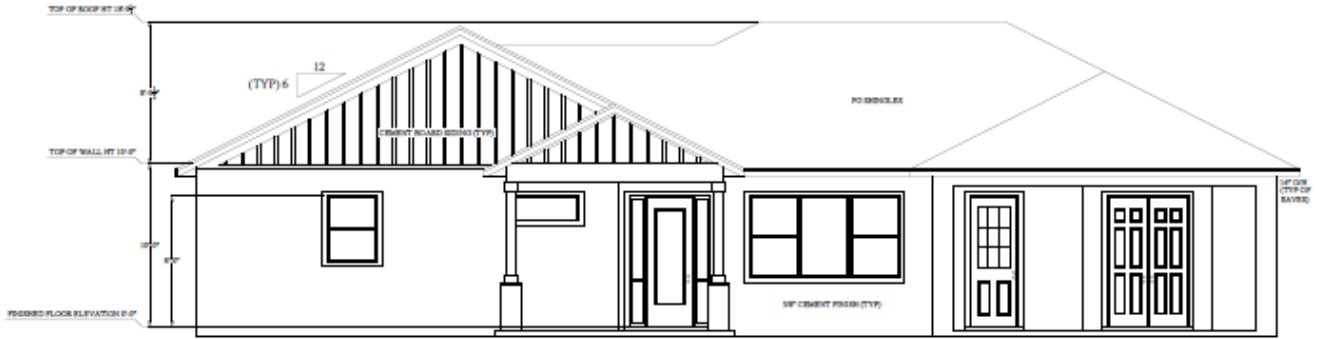

Alex Custom Homes & Remodeling

Linden

Total Living: 1,993 SF
3 Bedroom 2.5 Bathroom
2 Car Carport

Alex Custom Homes & Remodeling

FRONT ELEVATION

ALL GIVEN CALL-OUTS AND DIMENSIONS ARE
TYPICAL OF ALL ELEVATIONS UNLESS OTHER
WISE NOTED

REAR ELEVATION

Alex Custom Homes & Remodeling