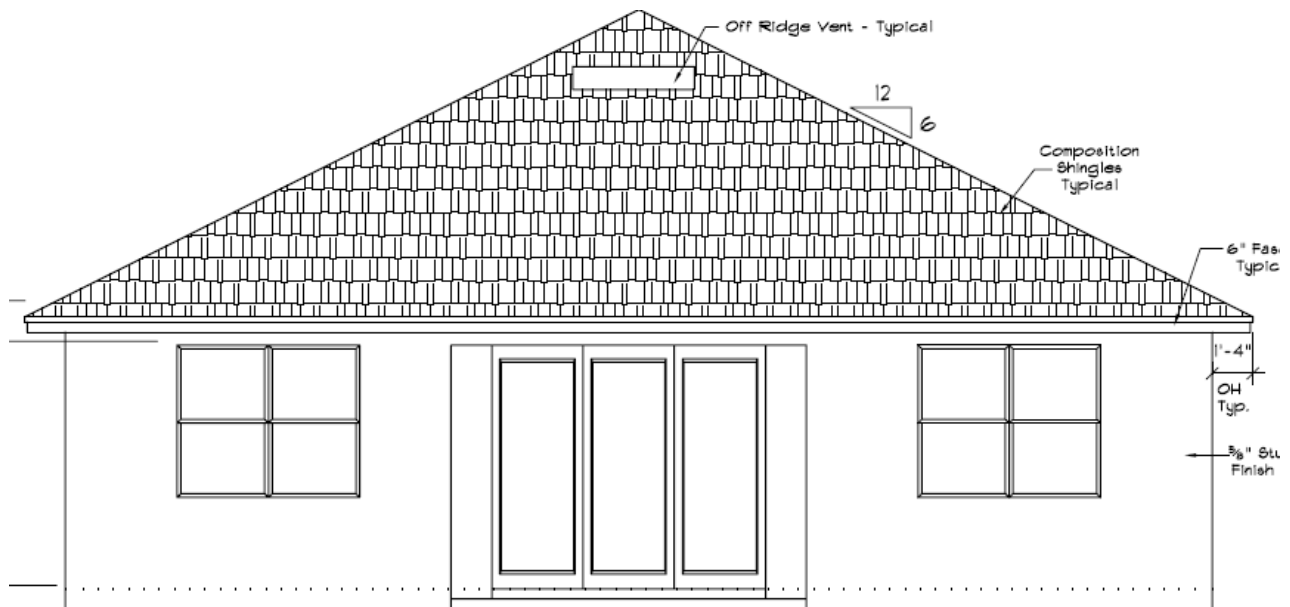

Alex Custom Homes & Remodeling

Alexandria

Total Living: 1,786 SF
2 Bedroom 2 Bathroom + Den
2 Car Garage

Alex Custom Homes & Remodeling