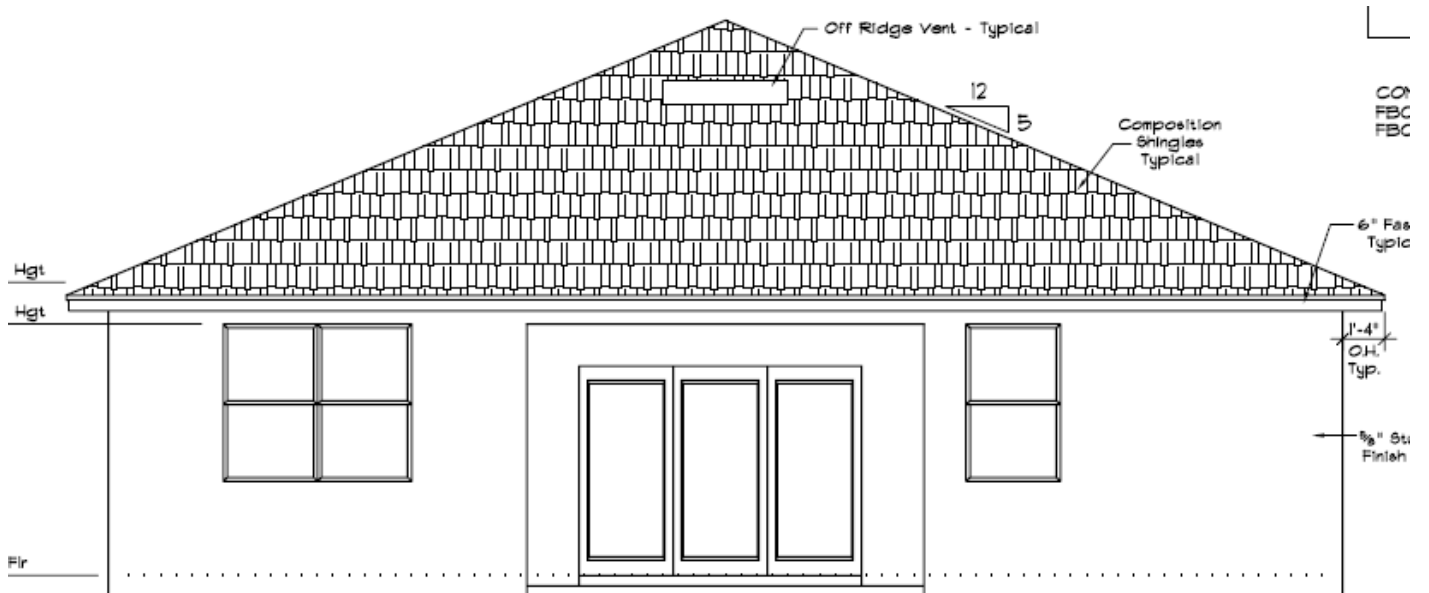

Alex Custom Homes & Remodeling

Roxbury

Total Living: 1,705 SF
3 Bedroom 2 Bathroom

Alex Custom Homes & Remodeling