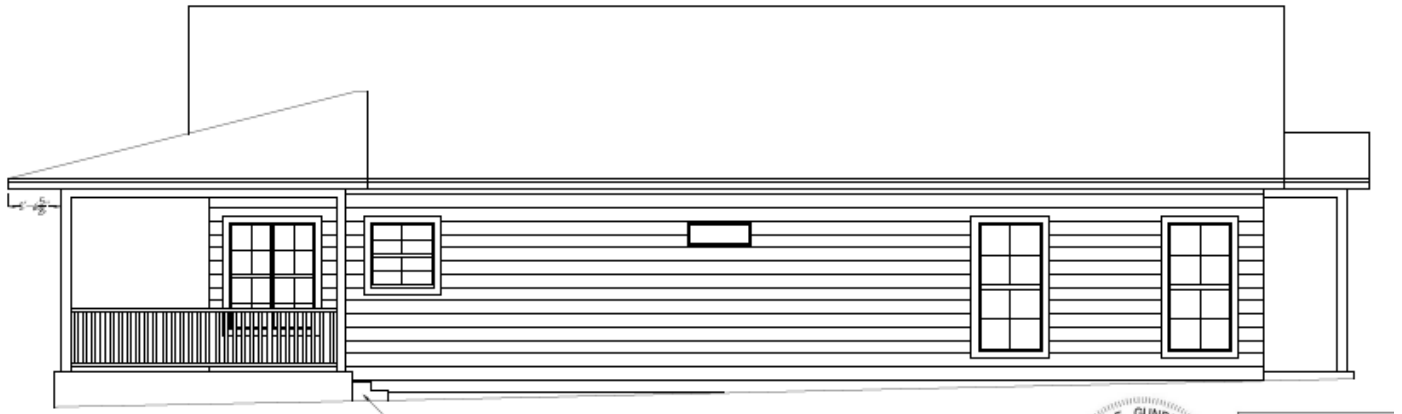

Alex Custom Homes & Remodeling

Lakeside Retreat

Total Living: 1,500 SF
3 Bedroom 3.5 Bathroom

Alex Custom Homes & Remodeling

Alex Custom Homes & Remodeling