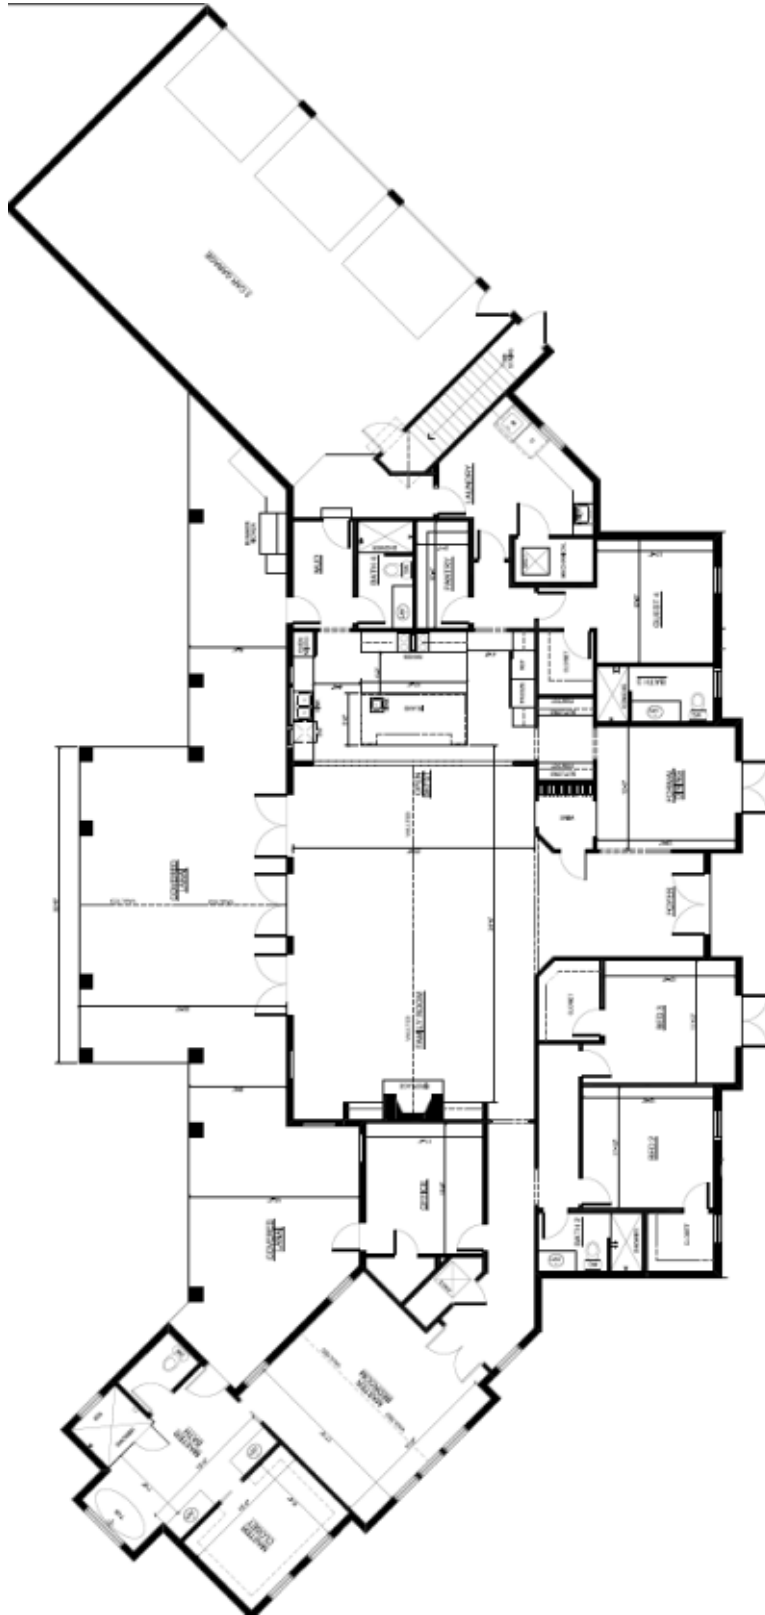

Alex Custom Homes & Remodeling

Hempstead

Total Living: 4,526 SF
6 Bedroom 4 Bathroom
3 Car Garage
Bonus Room

Alex Custom Homes & Remodeling

Alex Custom Homes & Remodeling

Alex Custom Homes
& Remodeling

The logo features a stylized house icon in a gold color. The house has a gabled roof with a chimney on the left side. The text "Alex Custom Homes" is written in a bold, gold, sans-serif font, and "& Remodeling" is written in a gold, cursive font below it.